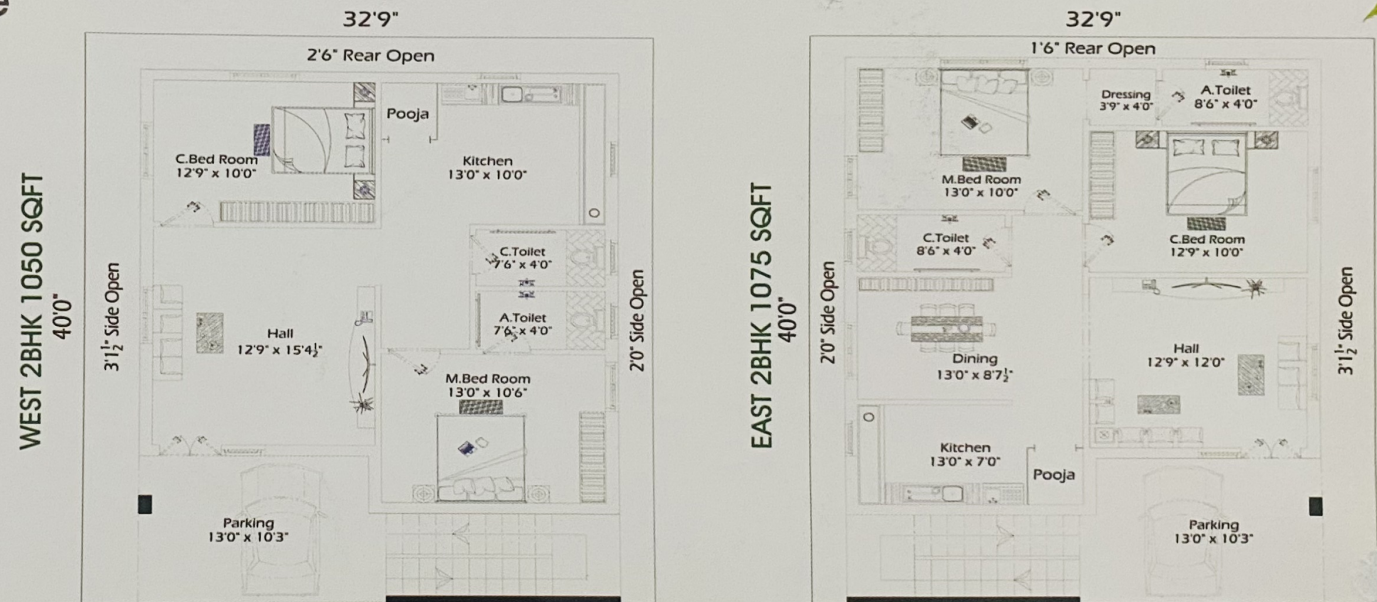

Amenities:

- BT Roads
- Underground Drainage
- Master Compound wall
- Entrance Arch
- Tap connections for each house
- Avenue plantation
- LED street lights
- Childrens play area
- RO water plant
- Electricity with Transformer
- 100% Vasthu
- Walkway